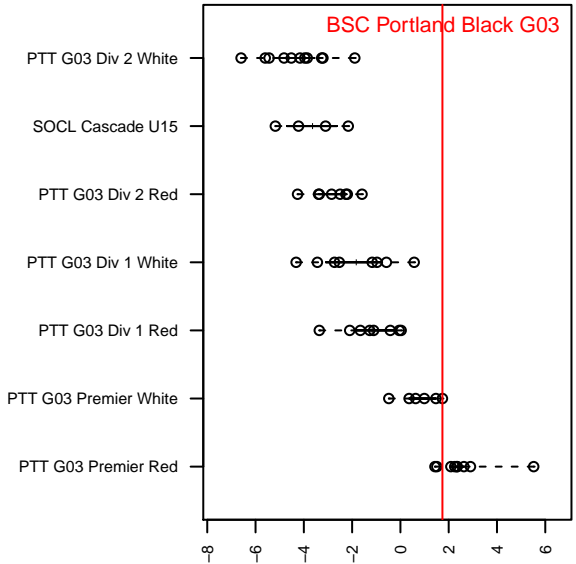

BSC Portland Black G03

Bridlemile SC
 Portland, OR
 G03 total strength=1371
 attack=9.88 defense=5.32
 fall league = PTT G03 Premier White
 spr league = Spr OYS G03 Premier White

alt names used:
 BSC 03G Black
 BSC 03 G Black
 BSC 03G Black
 BSC 03G Black

Venues played:
 2016 PTT G03 Premier White
 2016 PacNW Winter Classic Premier II U14
 2016 Spr OYS G03 Premier White
 2016 OYS State Cup G03

BSC Portland Black G03
 Dots are actual minus expected GF (blue circles) and GA (red triangles).
 Blue line is smoothed change in attack strength. Red is smoothed change in defense strength.

**attack and defense variance (black dot)
relative to other teams
and top 10 in region**

**attack and defense rating
relative to others at age
and all opponents in last 13 months**

Performance relative to 13 month average